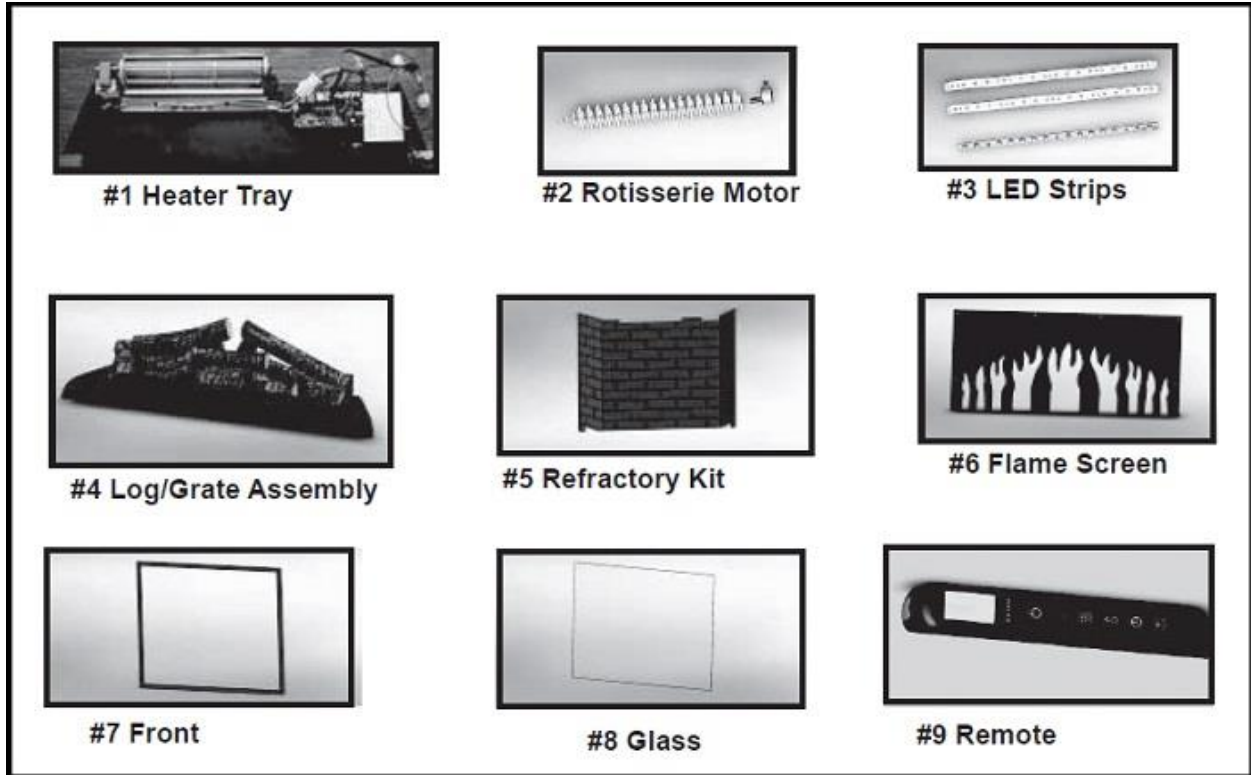

Quadra-Fire SimpliFire Built-In 36 Fireplace

ITEM	DESCRIPTION	COMMENTS	PART NUMBER
1	Heater Assembly includes Control Board and Fan		HEATER-BI36
2	Rotisserie Motor, Rod & 3 Screws		ROTISSERIE-BI36
3	LED Strips, 3 Strips		LED-BI36
4	Log/Grate Assembly		LOGS-BI36
5	Refractory Kit		REFRACTORY-BI36
6	Flame Screen		FLAME-BI36
7	Front		FRONT-BI36
8	Glass		GLA-BI36
9	Remote		REMOTE-SF-ELEC
	Hardware Bag		HRDW-BI
	Includes: Mounting Brackets, Screw (ST4 x 8), Screws (ST4 x 12)		
	Installation Manual		2040-900